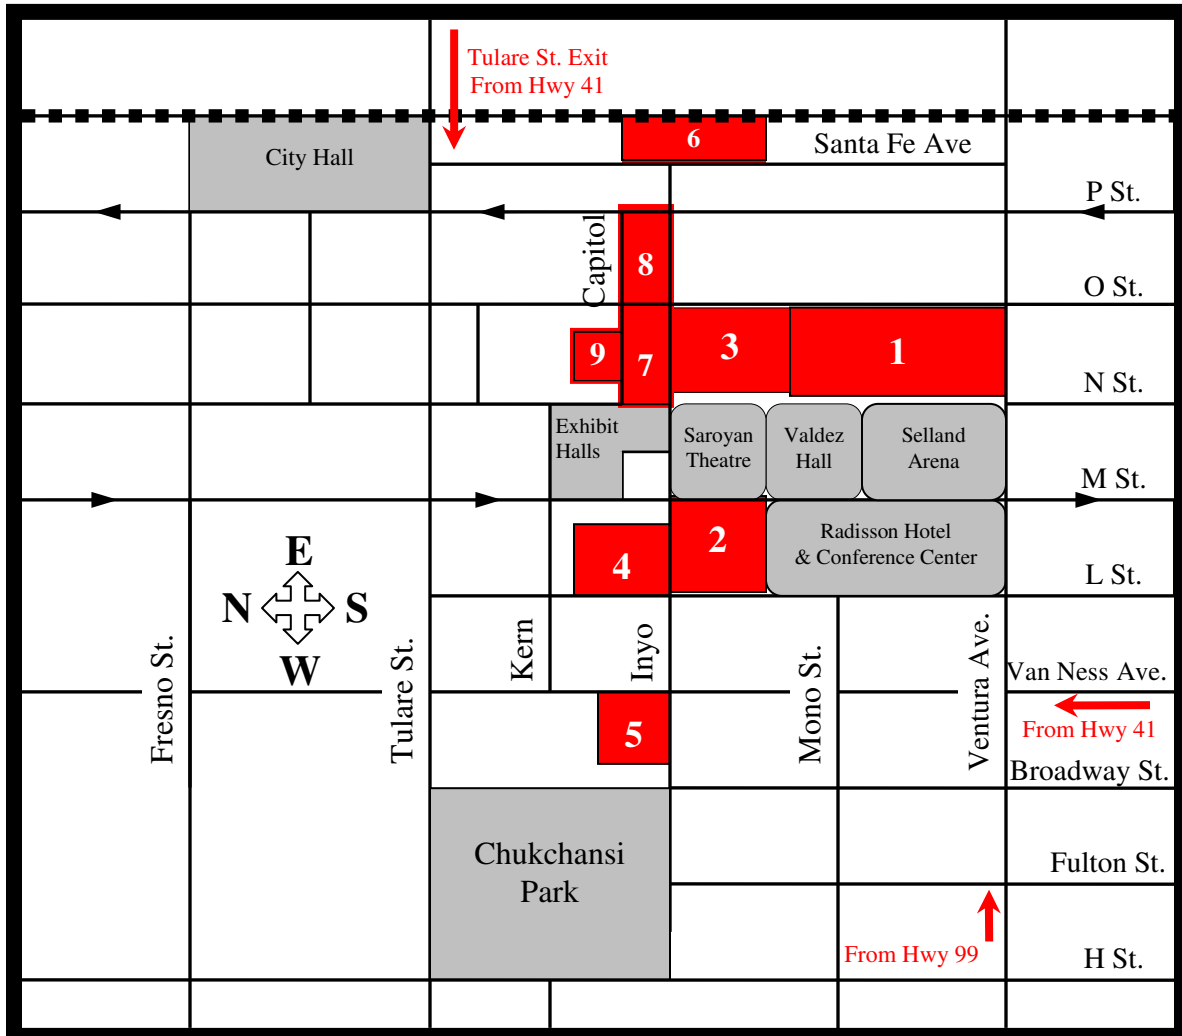

Fresno Convention & Entertainment Center

To avoid delays on O St. please consider using alternate exits of Tulare St. or Van Ness Ave. from Hwy. 41

Highway Exits: Southbound Hwy 41-Tulare St., O St. or Van Ness Ave.
 Northbound Hwy 41 Van Ness Ave.
 Southbound or Northbound Hwy 99-Ventura Ave

Parking

- 1- FCEC/ Parking Lot
- 2- FCEC/Radisson Garage
- 3-ACE/City of Fresno Garage
- 4-ACE/Tower Garage
- 5- ACE/Spiral Garage
- 6-ACE/Santa Fe Lot
- 7 & 8-ACE/Civic Center Lots
- 9- ACE/Civic Center Lot

Entrance

- O St.
- L St.
- O St. & Inyo St.
- L St.
- Inyo St.
- Santa Fe Ave.
- Inyo St
- Capitol St.

Capacity

- 485
- 300
- 1,500
- 100
- 591
- 750
- 200
- 100

Updated 02.18.10

Fresno Convention & Entertainment Center