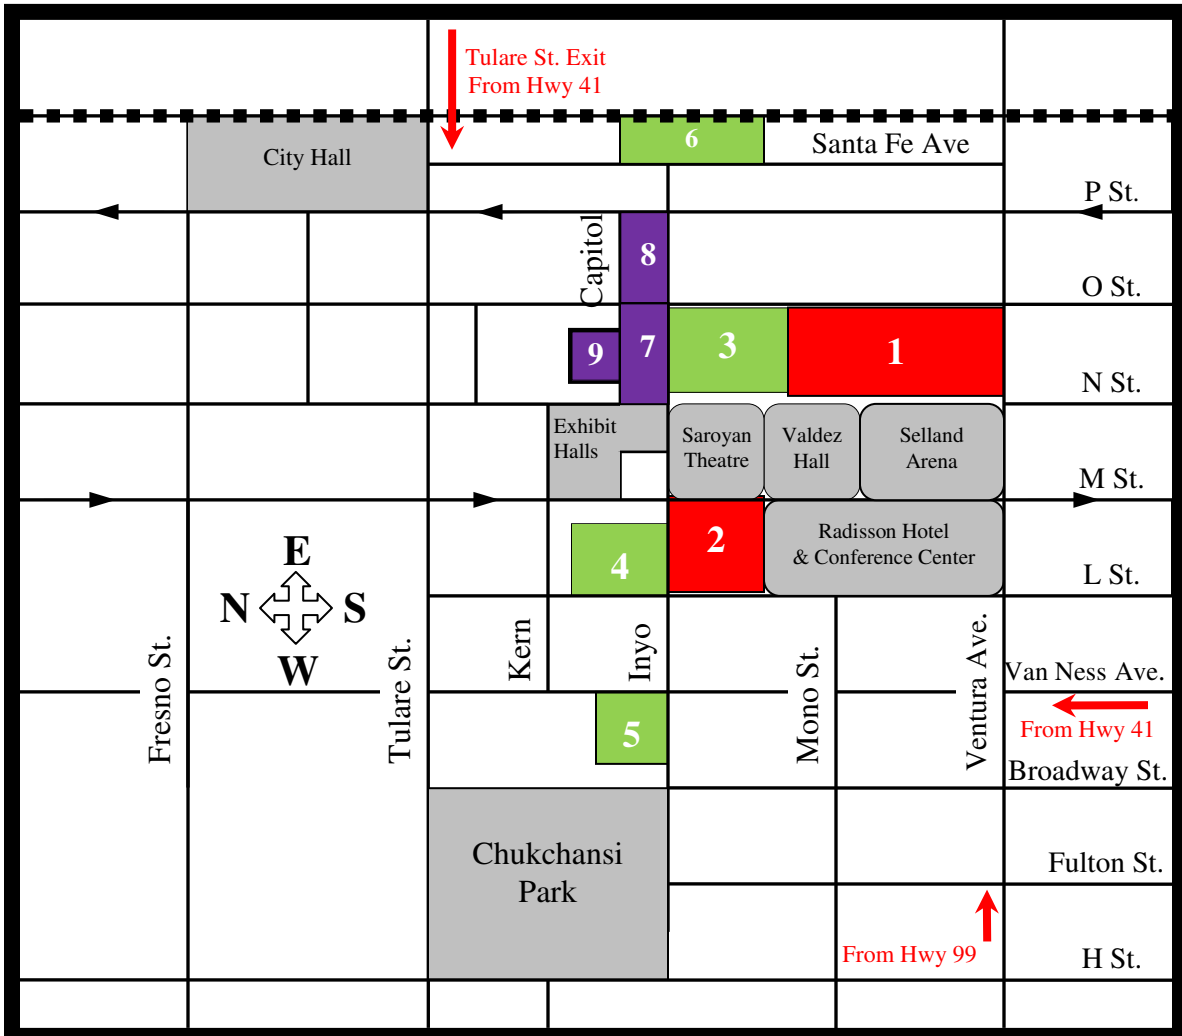

Fresno Convention & Entertainment Center

To avoid delays on O St. please consider using alternate exits of Tulare St. or Van Ness Ave. from Hwy. 41

Highway Exits: Southbound Hwy 41-Tulare St., O St. or Van Ness Ave.
 Northbound Hwy 41 Van Ness Ave.
 Southbound or Northbound Hwy 99-Ventura Ave

FCEC Parking: 559-445-8100 Ace Parking: 559-264-6422 Civic Center Parking: 559-485-4700

Parking	Entrance	Capacity
1 - FCEC/ Parking Lot	O St.	485
2 - FCEC/Radisson Garage	L St.	300
3 - ACE/City of Fresno Garage	O St. & Inyo St.	1,500
4 - ACE/Tower Garage	L St.	100
5 - ACE/Spiral Garage	Inyo St.	591
6 - ACE/Santa Fe Lot	Santa Fe Ave.	750
7 & 8- Civic Center Square Lots	Inyo St	200
9- Civic Center Square Lot	Capitol St.	100